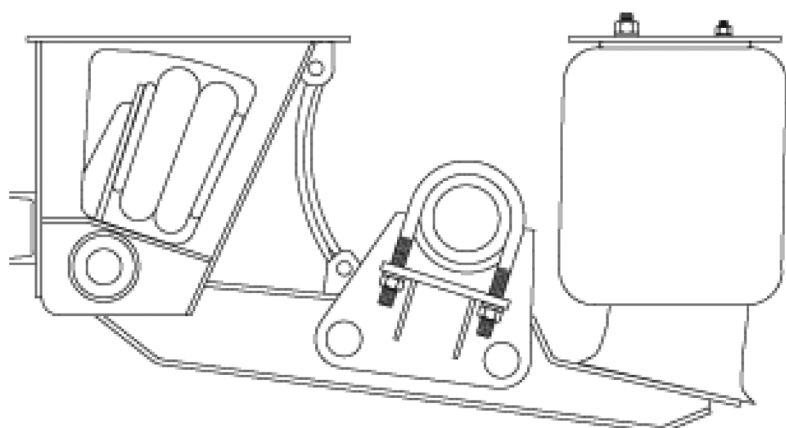

Refer To These **WESTERN MICHIGAN FLEET PARTS, INC.**
Part Numbers "TRUCK AND TRAILER PARTS SPECIALISTS"
& Prices 18 E. WASHINGTON AVE. • ZEELAND, MICHIGAN 49464
When Ordering LOCAL CALLS (616) 772-4606 • 1-800-632-2010 (Nationwide WATS)
FAX (616) 772-0990
E-Mail info@wmfleetparts.com • Website: www.wmfleetparts.com

ORDERS OVER $100
SHIPPED PREPAID
(Except Where Noted)
PRICES GOOD
THROUGH 6-30-20

OVERSTOCK SPECIAL

Watson Chalin Lift Suspensions

* * Suspension Only - Does Not Include Axle * *

$999.99 ea

While Supplies Last

These are new suspensions that were stored outdoors. There will be light surface rust from exposure.

TL2200SSR-14

14" Ride Height

TL2200SSR-16

16" Ride Height

Freight charges apply unless item is picked up at the store or delivered by our trucks on their regular delivery routes.

Please refer to prices on this promotion when ordering.

Check our website www.wmfleetparts.com for old "TruckTrader" ads and other promos and service information.