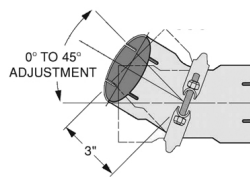

### Adjustable Exhaust Elbows

- 19-500-1AZ 5"ID/ID
- 19-500-2AZ 5"ID/OD
- 19-500-4AZ 5"FLNG/5"ID
- 19-500-5AZ 5"FLNG/5"OD

**\$41.99 ea.**

- Makes any angle from 0 to 45 degrees
- Eliminated Mitered and custom elbows
- Clamp provides a quick disconnect
- Assures perfect alignment