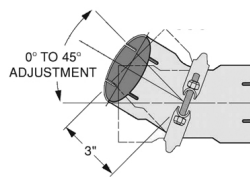

Silicone Turbo Hoses

\$26.75 D1029-8774 - 4.5"IDX6"

\$24.99 D1029-8699 - 4"IDX6"

\$29.99 CSB40 - 4" BLUE COLD AIR

\$24.99 FLX7727-0001D - 4"X8"

Adjustable Exhaust Elbows

- 19-500-1AZ 5" ID/ID
- 19-500-2AZ 5" ID/OD
- 19-500-4AZ 5" FLNG/5" ID
- 19-500-5AZ 5" FLNG/5" OD

\$41.99 ea.

- Makes any angle from 0 to 45 degrees
- Eliminated Mitered and custom elbows
- Clamp provides a quick disconnect
- Assures perfect alignment

We Are Your One Stop Tarp Parts Dealer

Check our website www.wmfleetparts.com for old "TruckTrader" ads and other promos and service information.