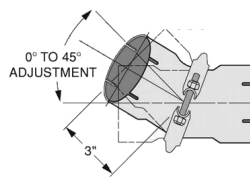

Silicone Turbo Hoses

\$44.99 D1029-8774 - 4.5"IDX6"\$

\$24.99 D1029-8699 - 4"IDX6"

\$29.99 CSB40 - 4" BLUE COLD AIR

\$24.99 FLX7727-0001D - 4"X8"

Adjustable Exhaust Elbows

19-500-1AZ 5"ID/ID
19-500-2AZ 5"ID/OD
19-500-4AZ 5"FLNG/5"ID
19-500-5AZ 5"FLNG/5"OD

\$41.99 ea.

- Makes any angle from 0 to 45 degrees
- Eliminated Mitered and custom elbows
- Clamp provides a quick disconnect
- Assures perfect alignment

We Are Your One Stop Tarp Parts Dealer

Check our website www.wmfleetparts.com for old "TruckTrader" ads and other promos and service information.