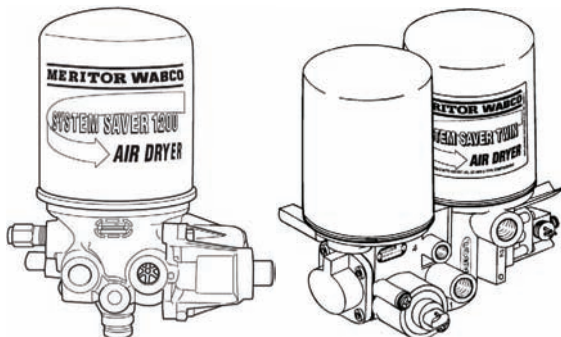

DA34100

Reman = DA34100X

- Cartridge = DQ6050
- Purge Kit = DA33115
- Heater & Stat Kit 12v = DQ6013
- Turbo Kit = DQ6052
- Lower Housing Kit = DQ6053