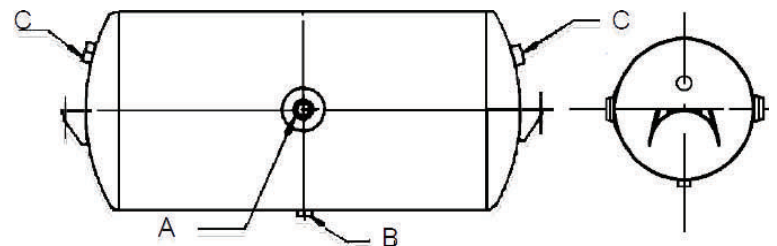

DRAIN PORT (B): 1 @ 1/4" NPTF

END PORTS (C): 2 @ 1/2" NPTF

MOUNTING PAD FOR AIR TANKS

3/16" THICK RUBBER

11/8" wide, 33/8" long, 3/8" holes on 21/4" centers.

Two required per tank.

Part No. HT-1068

PART NUMBER: **HOS9506**
 TANK DIAMETER: **9-1/2"**
 C-C MOUNTING HOLES: **27-1/2"**
 MAIN PORT (A): **2 @ 1/2" NPTF**
 DRAIN PORT (B): **1 @ 1/4" NPTF**
 END PORTS (C): **2 @ 1/2" NPTF**

PART NUMBER: **HOS9506**
 TANK DIAMETER: **9-1/2"**
 C-C MOUNTING HOLES: **27-1/2"**
 MAIN PORT (A): **2 @ 1/2" NPTF**
 DRAIN PORT (B): **1 @ 1/4" NPTF**
 END PORTS (C): **2 @ 1/2" NPTF**

PART NUMBER: **AVA01331**
 TANK DIAMETER: **12"**
 C-C MOUNTING HOLES: **29-1/2"**
 MAIN PORT (A): **2 @ 1/2" NPTF**
 DRAIN PORT (B): **1 @ 1/4" NPTF**
 END PORTS (C): **2 @ 3/8" NPTF**