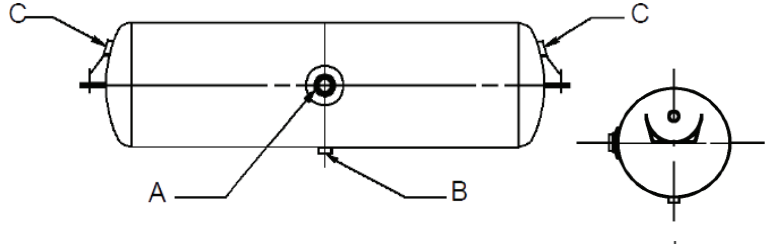

Fax

info@wmfleetparts.com

www.wmfleetparts.com

AIR TANKS

PART NUMBER: 1010328

TANK DIAMETER: 8"

C-C MOUNTING HOLES: 32"

MAIN PORT (A): 1 @ 3/4" NPTF

DRAIN PORT (B): 1 @ 1/4" NPTF

END PORTS (C): 2 @ 3/8" NPTF

PART NUMBER: 1010334

TANK DIAMETER: 8"

C-C MOUNTING HOLES: 32"

MAIN PORT (A): 2 @ 3/4" NPTF

DRAIN PORT (B): 1 @ 1/4" NPTF

END PORTS (C): 2 @ 3/8" NPTF

PART NUMBER: N9508AA

TANK DIAMETER: 9-1/2"

C-C MOUNTING HOLES: 27-1/2"

MAIN PORT (A): 2 @ 3/4" NPTF

DRAIN PORT (B): 1 @ 1/4" NPTF

END PORTS (C): 2 @ 3/8" NPTF

PART NUMBER: HOS9534

TANK DIAMETER: 9-1/2"