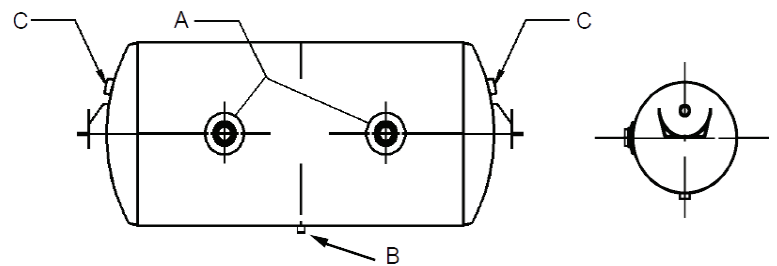

PART NUMBER: **HOS1254**
TANK DIAMETER: **12"**
C-C MOUNTING HOLES: **29-1/2"**
MAIN PORT (A): **2 @ 3/4" NPTF**
DRAIN PORT (B): **1 @ 1/4" NPTF**
END PORTS (C): **2 @ 3/8" NPTF**