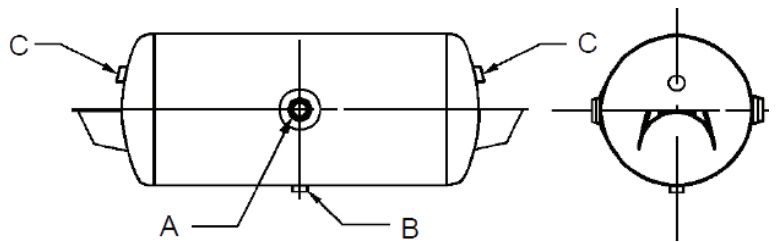

DRAIN PORT (B): 1 @ 1/4" NPTF

END PORTS (C): 2 @ 1/2" NPTF

MOUNTING PAD FOR AIR TANKS

3/16" THICK RUBBER

11/8" wide, 33/8" long, 3/8" holes on 21/4" centers.

Two required per tank.

Part No. HT-1068

PART NUMBER: **HOS9506**
 TANK DIAMETER: **9-1/2"**
 C-C MOUNTING HOLES: **27-1/2"**
 MAIN PORT (A): **2 @ 1/2" NPTF**
 DRAIN PORT (B): **1 @ 1/4" NPTF**
 END PORTS (C): **2 @ 1/2" NPTF**