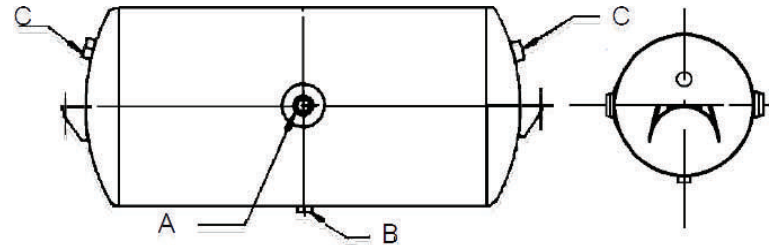

C-C MOUNTING HOLES: 27-1/2"

MAIN PORT (A): 2 @ 3/4" NPTF

DRAIN PORT (B): 1 @ 1/4" NPTF

END PORTS (C): 2 @ 3/8" NPTF

PART NUMBER: 1010337

TANK DIAMETER: 9-1/2"

C-C MOUNTING HOLES: 27-1/2"

MAIN PORT (A): 2 @ 3/4" NPTF

DRAIN PORT (B): 1 @ 1/4" NPTF

END PORTS (C): 2 @ 1/2" NPTF

MOUNTING PAD FOR AIR TANKS

3/16" THICK RUBBER

11/8" wide, 33/8" long, 3/8" holes on 21/4" centers.

Two required per tank.

Part No. HT-1068

PART NUMBER: **HOS9506**
 TANK DIAMETER: **9-1/2"**
 C-C MOUNTING HOLES: **27-1/2"**
 MAIN PORT (A): **2 @ 1/2" NPTF**
 DRAIN PORT (B): **1 @ 1/4" NPTF**
 END PORTS (C): **2 @ 1/2" NPTF**

PART NUMBER: **HOS9506**
 TANK DIAMETER: **9-1/2"**
 C-C MOUNTING HOLES: **27-1/2"**
 MAIN PORT (A): **2 @ 1/2" NPTF**
 DRAIN PORT (B): **1 @ 1/4" NPTF**
 END PORTS (C): **2 @ 1/2" NPTF**

PART NUMBER: **AVA01331**
 TANK DIAMETER: **12"**
 C-C MOUNTING HOLES: **29-1/2"**
 MAIN PORT (A): **2 @ 1/2" NPTF**
 DRAIN PORT (B): **1 @ 1/4" NPTF**
 END PORTS (C): **2 @ 3/8" NPTF**