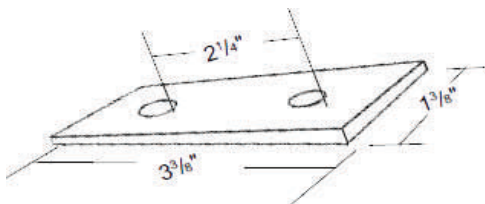

PART NUMBER: N9508AA

TANK DIAMETER: 9-1/2"

C-C MOUNTING HOLES: 27-1/2"

MAIN PORT (A): 2 @ 3/4" NPTF

DRAIN PORT (B): 1 @ 1/4" NPTF

END PORTS (C): 2 @ 3/8" NPTF

PART NUMBER: HOS9534

TANK DIAMETER: 9-1/2"

C-C MOUNTING HOLES: 27-1/2"

MAIN PORT (A): 2 @ 3/4" NPTF

DRAIN PORT (B): 1 @ 1/4" NPTF

END PORTS (C): 2 @ 3/8" NPTF

PART NUMBER: 1010337

TANK DIAMETER: 9-1/2"

C-C MOUNTING HOLES: 27-1/2"

MAIN PORT (A): 2 @ 3/4" NPTF

DRAIN PORT (B): 1 @ 1/4" NPTF

END PORTS (C): 2 @ 1/2" NPTF

MOUNTING PAD FOR AIR TANKS

3/16" THICK RUBBER

11/8" wide, 33/8" long, 3/8" holes on 21/4" centers.

Two required per tank.

Part No. HT-1068

PART NUMBER: **HOS9506**
 TANK DIAMETER: **9-1/2"**
 C-C MOUNTING HOLES: **27-1/2"**
 MAIN PORT (A): **2 @ 1/2" NPTF**
 DRAIN PORT (B): **1 @ 1/4" NPTF**
 END PORTS (C): **2 @ 1/2" NPTF**