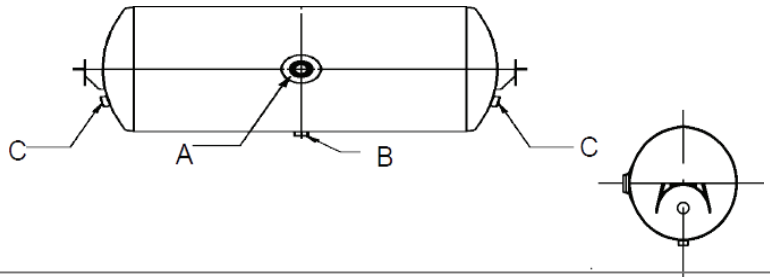

DRAIN PORT (B): 1 @ 1/4" NPTF

END PORTS (C): 2 @ 3/8" NPTF

PART NUMBER: 1010334

TANK DIAMETER: 8"

C-C MOUNTING HOLES: 32"

MAIN PORT (A): 2 @ 3/4" NPTF

DRAIN PORT (B): 1 @ 1/4" NPTF

END PORTS (C): 2 @ 3/8" NPTF

PART NUMBER: N9508AA

TANK DIAMETER: 9-1/2"

C-C MOUNTING HOLES: 27-1/2"

MAIN PORT (A): 2 @ 3/4" NPTF

DRAIN PORT (B): 1 @ 1/4" NPTF

END PORTS (C): 2 @ 3/8" NPTF

PART NUMBER: HOS9534

TANK DIAMETER: 9-1/2"