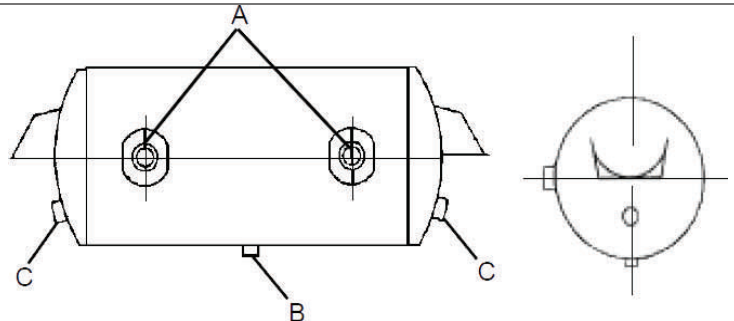

MOUNTING PAD FOR AIR TANKS

3/16" THICK RUBBER

11/8" wide, 33/8" long, 3/8" holes on 21/4" centers.

Two required per tank.

Part No. HT-1068