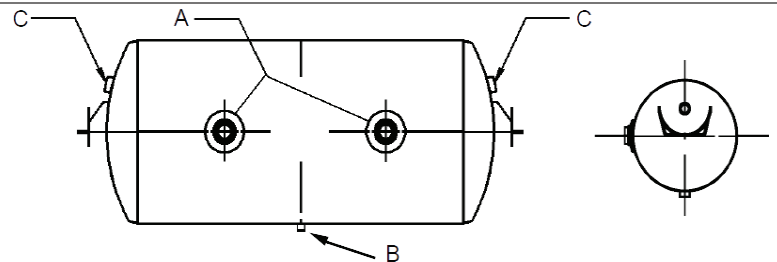

PART NUMBER: **HOS1207**
TANK DIAMETER: **12"**
C-C MOUNTING HOLES: **29-1/2"**
MAIN PORT (A): **2 @ 3/4" NPTF**
DRAIN PORT (B): **1 @ 1/4" NPTF**
END PORTS (C): **2 @ 1/2" NPTF**